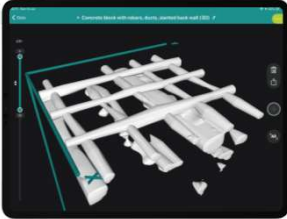

Built-in live-wire detection

High-traction wheel surface

Wi-Fi connectivity to Apple iPad

Notched wheels

Accurate wheel encoder

All-wheel drive

Large ground clearance (8 mm)

Forward-set antenna center point

Superior bandwidth, resolution, clarity, depth

200 to 4000 MHz

80 cm / 31.5 in
(dry concrete)

Where's new value coming from?

Ecosystem

Visualize

Collaborate

Report