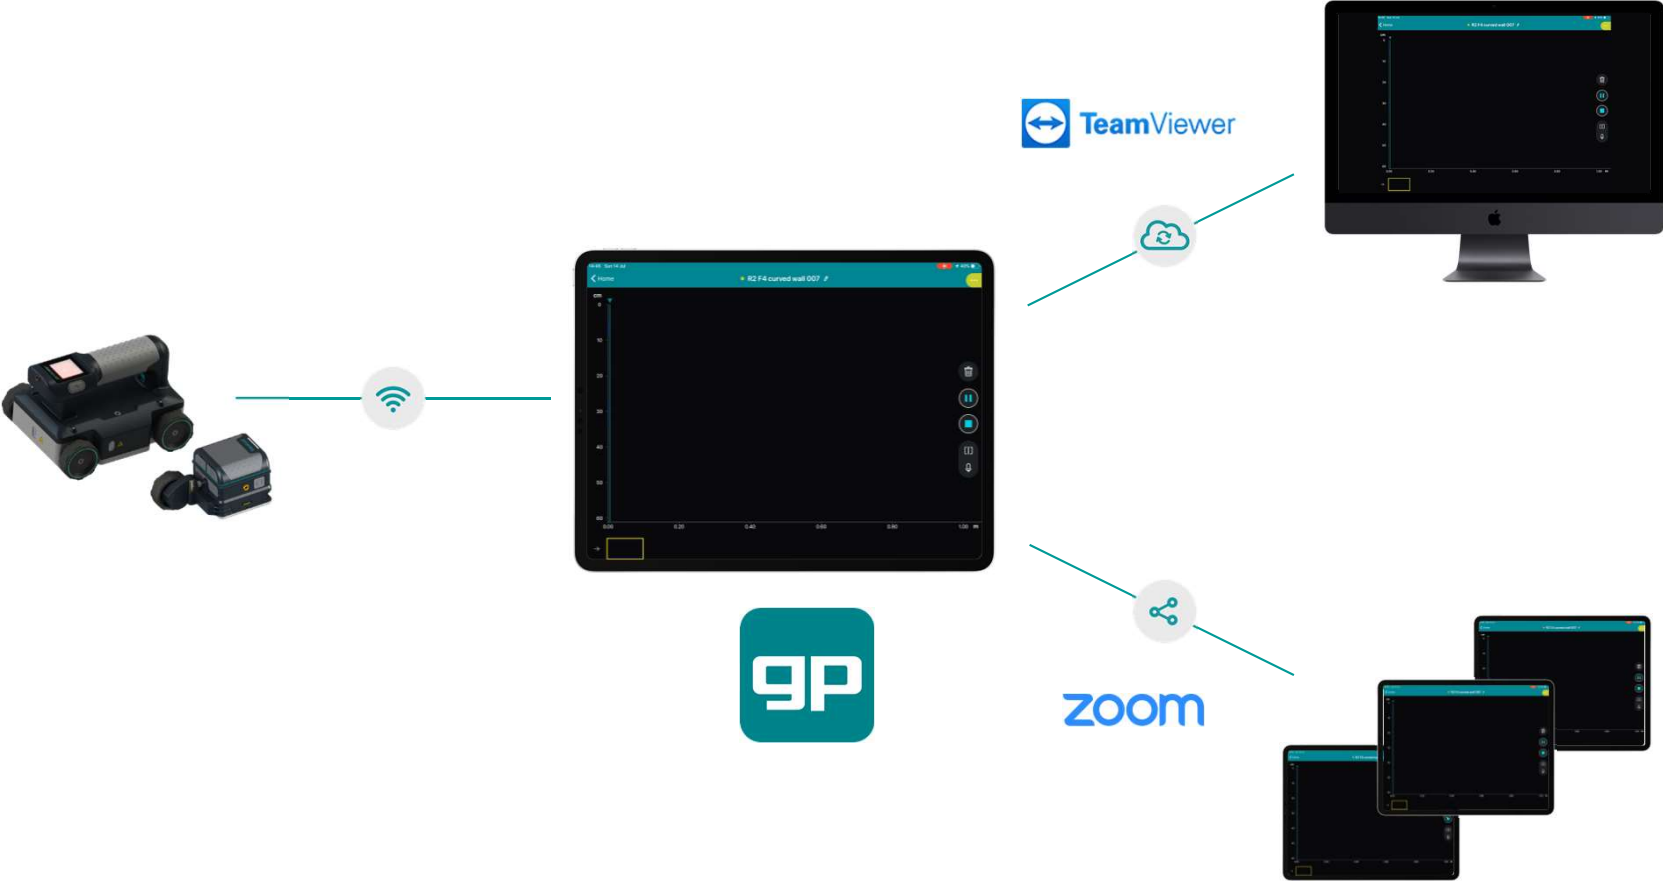

Proceq® GP8000
Conduit detection

Proceq® GP8000

Ergonomics, Durability

Proceq® GP8000

Usability

200 to 4000 MHz

80 cm / 31.5 in
(dry concrete)

Indicating laser in X and Y

Built-in live-wire detection

High-traction wheel surface

Wi-Fi connectivity to Apple iPad

Notched wheels

Accurate wheel encoder

All-wheel drive

Large ground clearance (8 mm)

Forward-set antenna center point

Superior bandwidth, resolution, clarity, depth

200 to 4000 MHz

80 cm / 31.5 in
(dry concrete)

Where's new value coming from?

Ecosystem

Visualize

Collaborate

Report