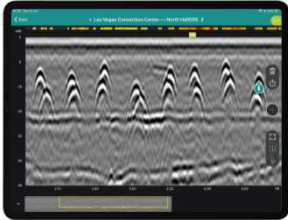

Proceq® GP8000
Conduit detection

Proceq® GP8000

Ergonomics, Durability

Proceq® GP8000

Usability

200 to 4000 MHz

80 cm / 31.5 in
(dry concrete)

Indicating laser in X and Y

Built-in live-wire detection

High-traction wheel surface

Wi-Fi connectivity to Apple iPad

Notched wheels

Accurate wheel encoder

All-wheel drive

Large ground clearance (8 mm)

Forward-set antenna center point

Superior bandwidth, resolution, clarity, depth

200 to 4000 MHz

80 cm / 31.5 in
(dry concrete)

Where's new value coming from?

Ecosystem

Visualize

Collaborate

Report

Proceq® GP8000

Features

	Competitors	Pro
Available for purchase	✓	(probe)
Available as subscription		✓
Ultrawideband SFCW GPR		✓
Live Wire detection	optional	✓
Timeslice View Basic		✓
Timeslice View Pro		✓
3D View and AR		✓
Cloud features		✓
Accessories available		✓
EagleCare available		✓