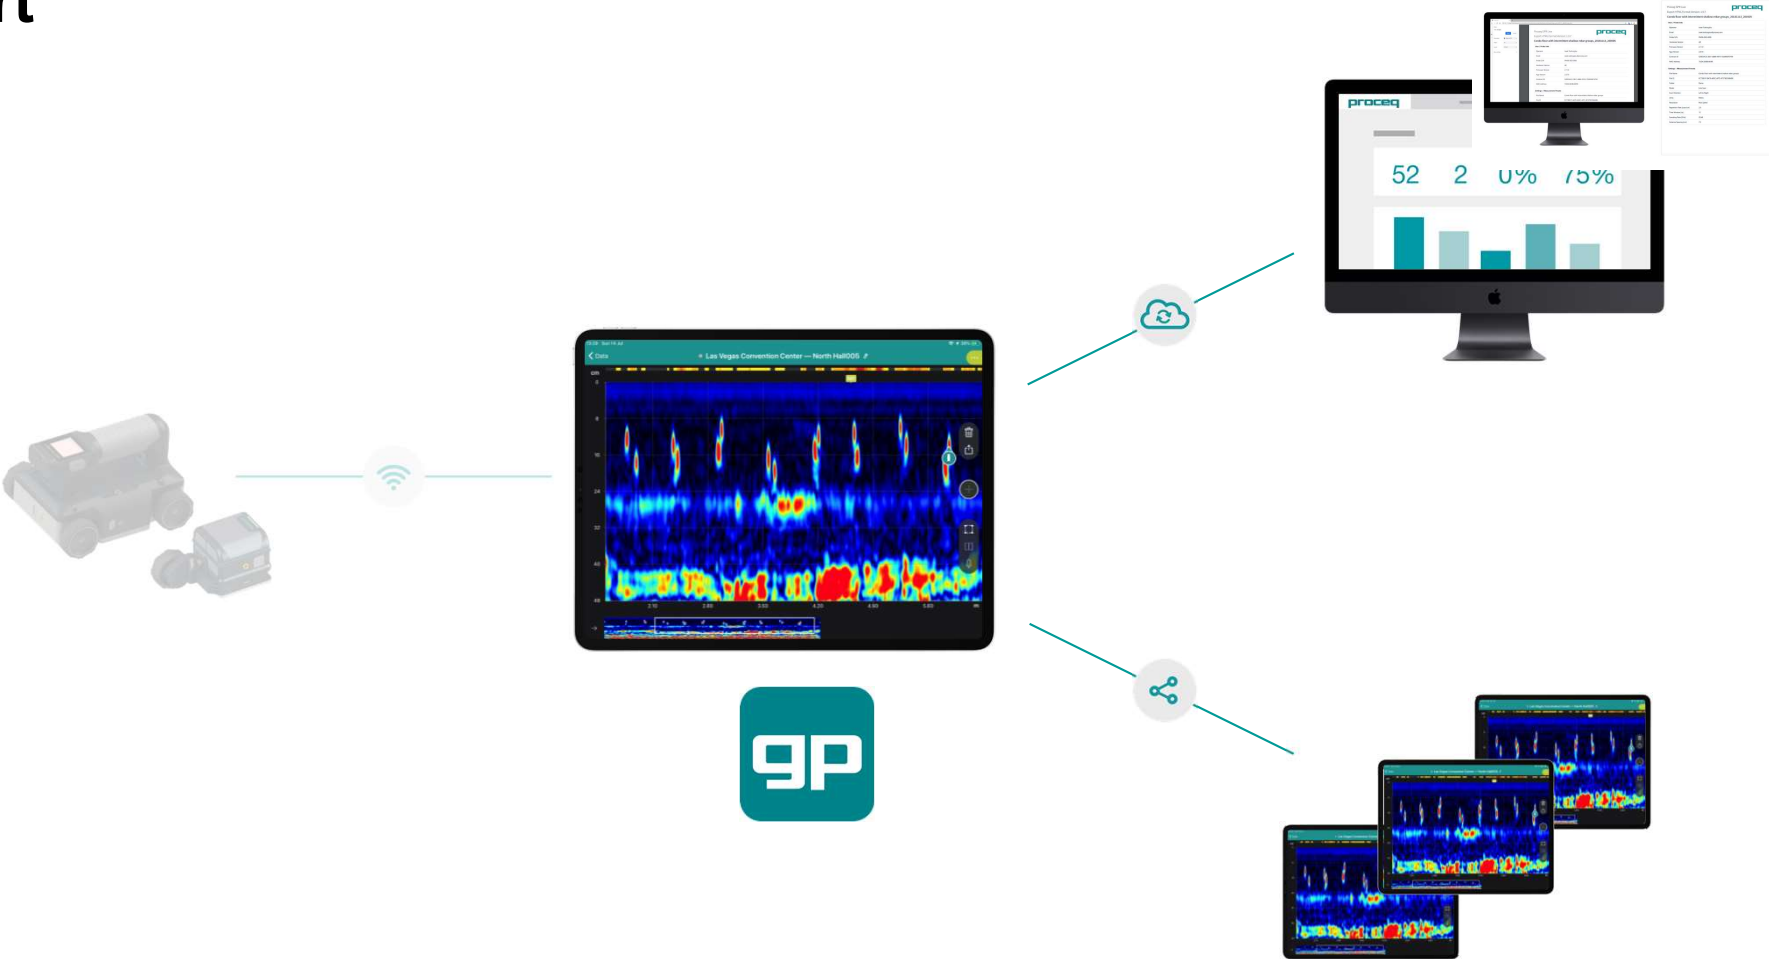

Proceq® GP8000
Conduit detection

Proceq® GP8000

Ergonomics, Durability

Proceq® GP8000

Usability

200 to 4000 MHz

80 cm / 31.5 in
(dry concrete)

Indicating laser in X and Y

Built-in live-wire detection

High-traction wheel surface

Wi-Fi connectivity to Apple iPad

Notched wheels

Accurate wheel encoder

All-wheel drive

Large ground clearance (8 mm)

Forward-set antenna center point

Superior bandwidth, resolution, clarity, depth

200 to 4000 MHz

80 cm / 31.5 in
(dry concrete)

Where's new value coming from?

Ecosystem

Visualize

Collaborate

Report

Proceq® GP8000

Features

	Competitors	Pro
Available for purchase	✓	(probe)
Available as subscription		✓
Ultrawideband SFCW GPR		✓
Live Wire detection	optional	✓
Timeslice View Basic		✓
Timeslice View Pro		✓
3D View and AR		✓
Cloud features		✓
Accessories available		✓
EagleCare available		✓