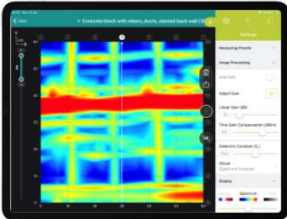

Superior bandwidth, resolution, clarity, depth

200 to 4000 MHz

80 cm / 31.5 in
(dry concrete)

Where's new value coming from?

Ecosystem

Visualize

Collaborate

Report