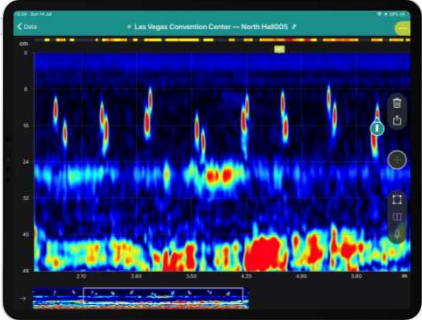

Built-in live-wire detection

High-traction wheel surface

Wi-Fi connectivity to Apple iPad

Notched wheels

Accurate wheel encoder

All-wheel drive

Large ground clearance (8 mm)

Forward-set antenna center point

Superior bandwidth, resolution, clarity, depth

200 to 4000 MHz

80 cm / 31.5 in
(dry concrete)

Where's new value coming from?

Ecosystem

Visualize

Collaborate

Report