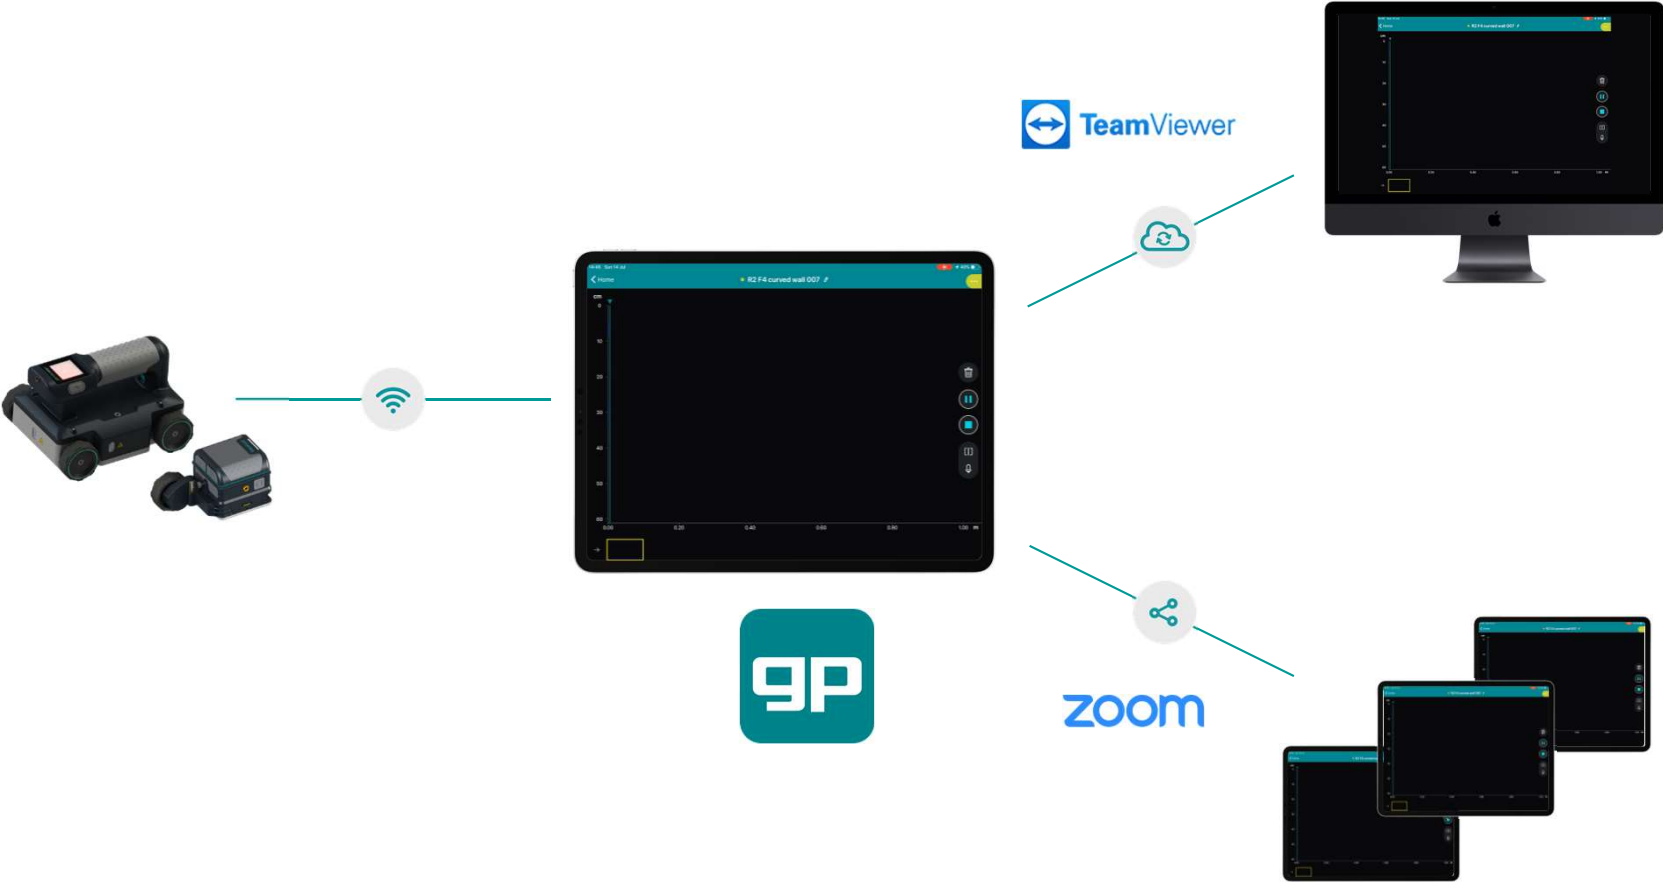

Proceq® GP8800

Tiny footprint, colossal performance

Proceq® GP8800

Ease of use

Proceq® GP8800

Flexibility

Proceq® GP8800
Wireless wheel, instant cross-polarization

Proceq® GP8800 – removable battery, small height

Proceq® GP8800 – edge distance

Superior bandwidth, resolution, clarity, depth

400 to 6000 MHz

65 cm / 25.6 in
(dry concrete)

Where's new value coming from?

Ecosystem

Visualize

Collaborate

Report

Proceq® GP8800

Features

| | Pro |
|----------------------------|---------|
| Available for purchase | (probe) |
| Available as subscription | |
| Ultrawideband SFCW GPR | ✓ |
| Wireless connectivity | ✓ |
| Instant cross-polarization | ✓ |
| Wireless wheel | ✓ |
| Timeslice View Pro | ✓ |
| 3D View and AR | ✓ |
| Cloud features | ✓ |
| Accessories available | ✓ |
| EagleCare available | ✓ |