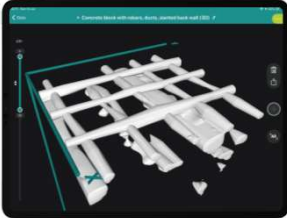

Proceq® GP8800 – edge distance

Superior bandwidth, resolution, clarity, depth

400 to 6000 MHz

65 cm / 25.6 in
(dry concrete)

Where's new value coming from?

Ecosystem

Visualize

Collaborate