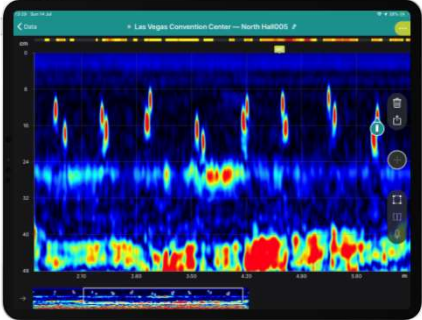

Proceq® GP8800 – edge distance

Superior bandwidth, resolution, clarity, depth

400 to 6000 MHz

65 cm / 25.6 in
(dry concrete)

Where's new value coming from?

Ecosystem

Visualize

Collaborate

Report

Proceq® GP8800

Features

| | Pro |
|----------------------------|---------|
| Available for purchase | (probe) |
| Available as subscription | |
| Ultrawideband SFCW GPR | ✓ |
| Wireless connectivity | ✓ |
| Instant cross-polarization | ✓ |
| Wireless wheel | ✓ |
| Timeslice View Pro | ✓ |
| 3D View and AR | ✓ |
| Cloud features | ✓ |
| Accessories available | ✓ |
| EagleCare available | ✓ |