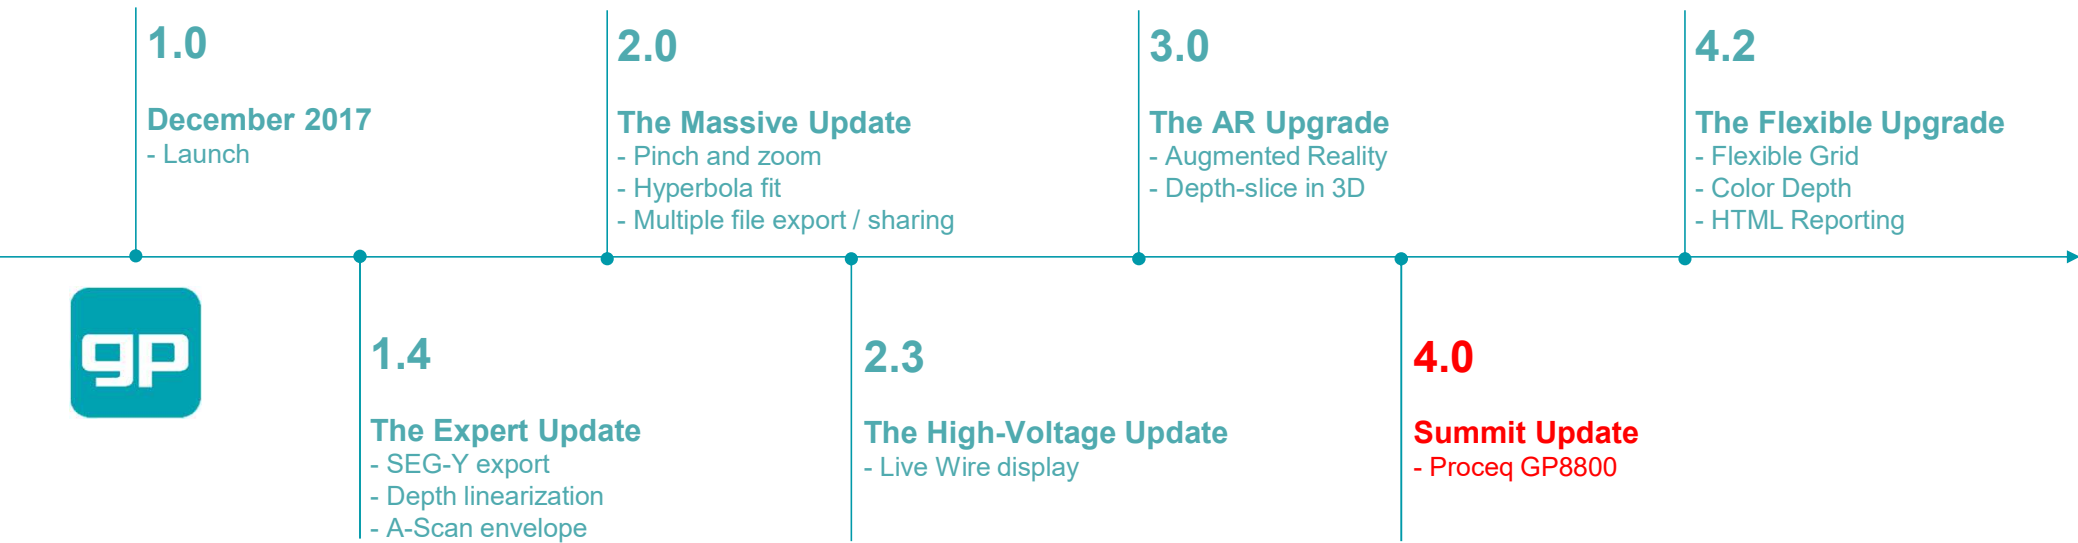

Proceq® GP8800 – edge distance

Superior bandwidth, resolution, clarity, depth

400 to 6000 MHz

65 cm / 25.6 in
(dry concrete)

Where's new value coming from?

Ecosystem

Visualize

Collaborate