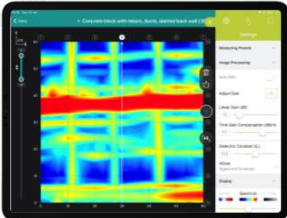

Proceq® GP8800 – edge distance

Superior bandwidth, resolution, clarity, depth

400 to 6000 MHz

65 cm / 25.6 in
(dry concrete)

Where's new value coming from?

Ecosystem

Visualize

Collaborate