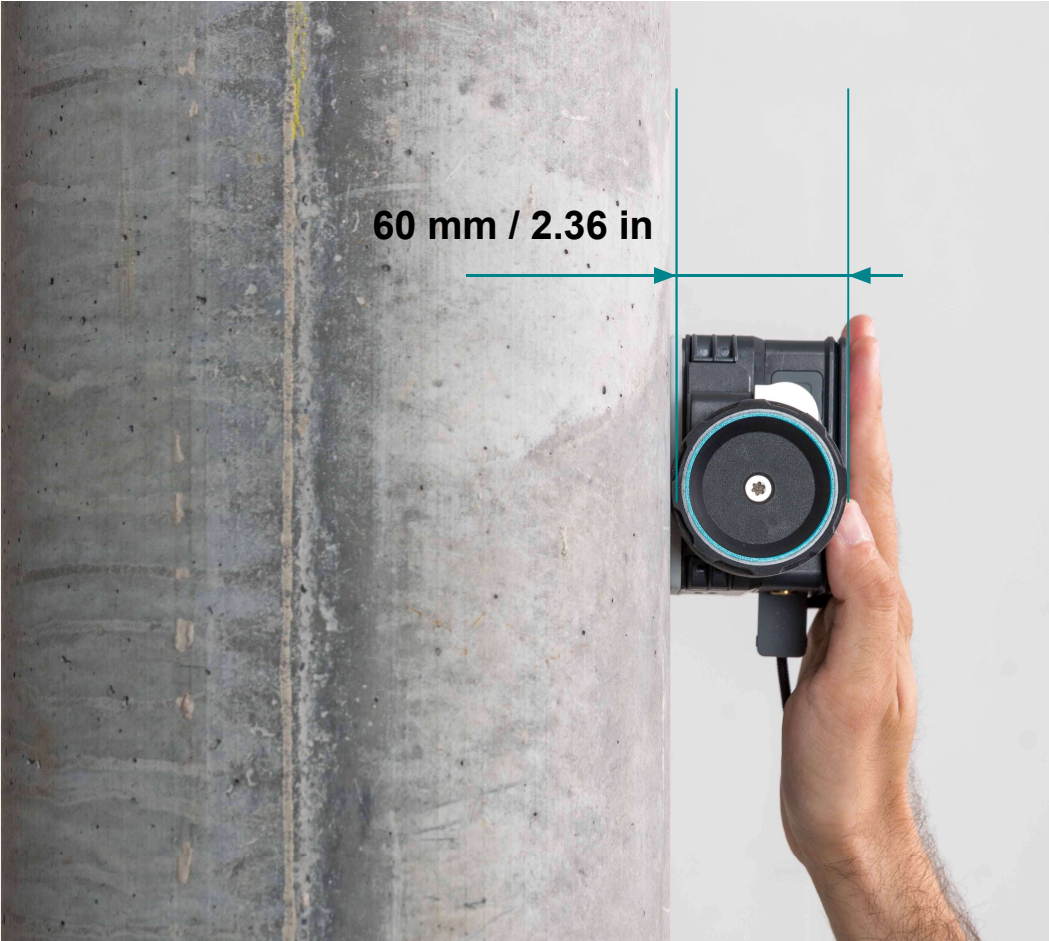

Proceq® GP8800

Tiny footprint, colossal performance

Proceq® GP8800

Ease of use

Proceq® GP8800

Flexibility

Proceq® GP8800
Wireless wheel, instant cross-polarization

Proceq® GP8800 – removable battery, small height

Proceq® GP8800 – edge distance

Superior bandwidth, resolution, clarity, depth

400 to 6000 MHz

65 cm / 25.6 in
(dry concrete)

Where's new value coming from?

Ecosystem

Visualize

Collaborate

Report

Proceq® GP8800

Features

| | Pro |
|----------------------------|---------|
| Available for purchase | (probe) |
| Available as subscription | |
| Ultrawideband SFCW GPR | ✓ |
| Wireless connectivity | ✓ |
| Instant cross-polarization | ✓ |
| Wireless wheel | ✓ |
| Timeslice View Pro | ✓ |
| 3D View and AR | ✓ |
| Cloud features | ✓ |
| Accessories available | ✓ |
| EagleCare available | ✓ |