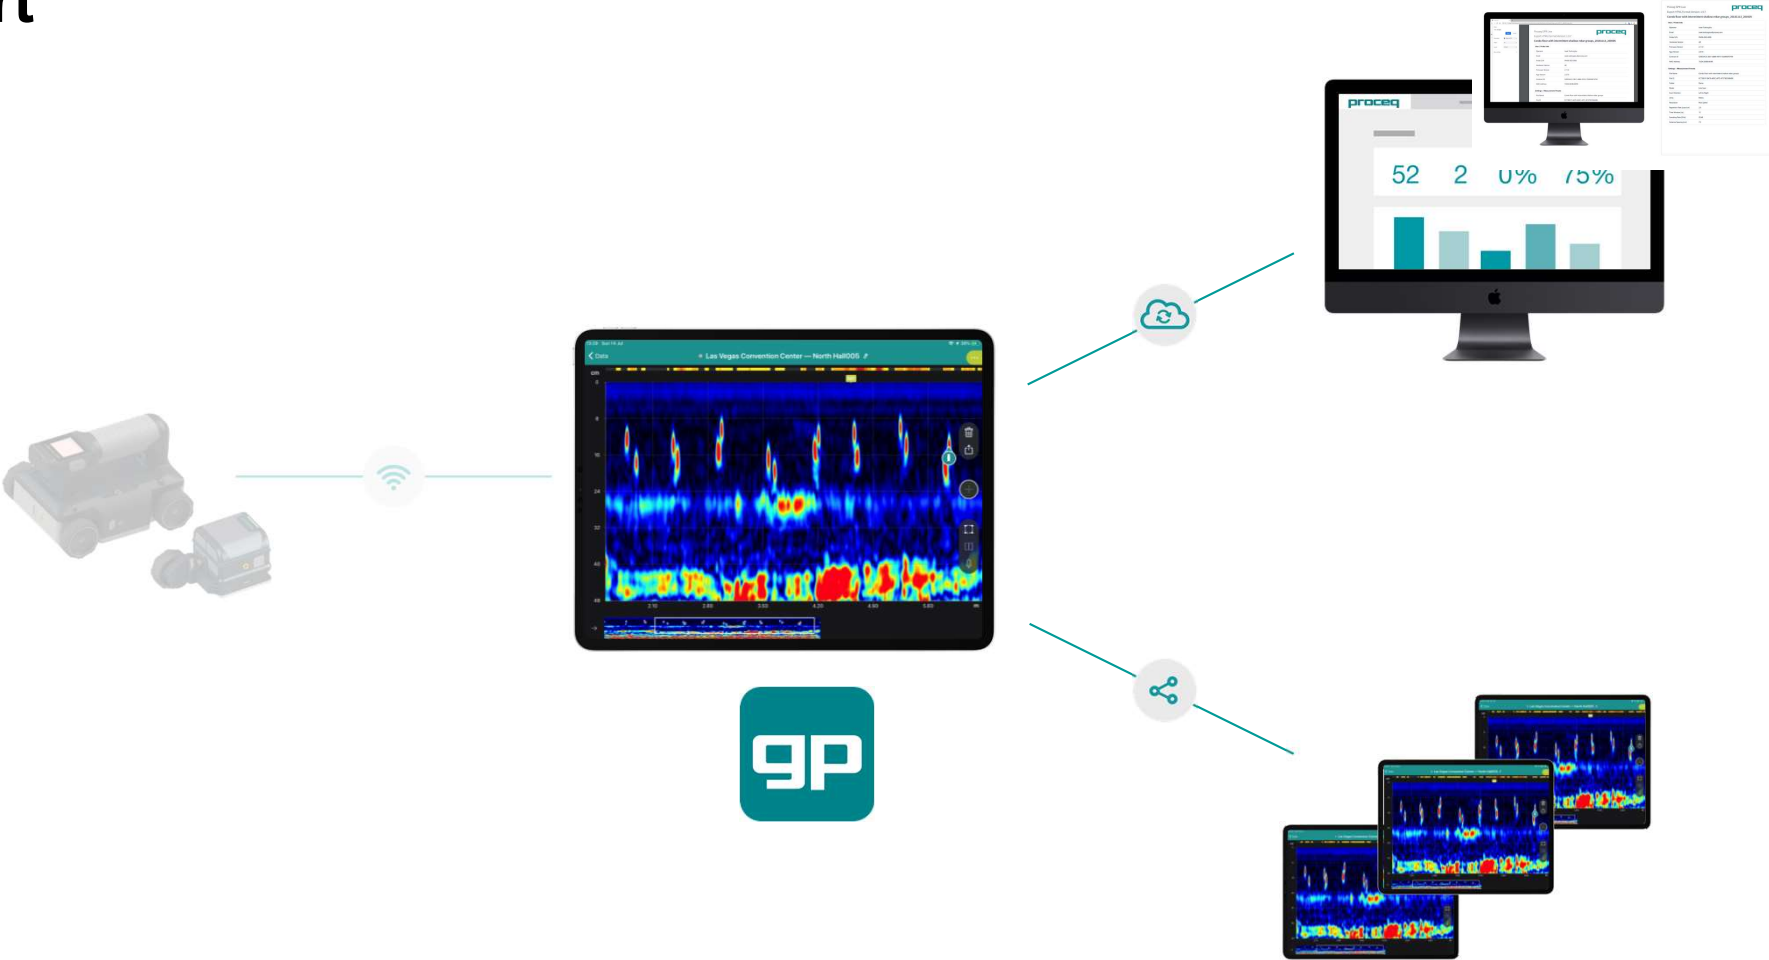

Proceq® GP8800

Tiny footprint, colossal performance

Proceq® GP8800

Ease of use

Proceq® GP8800

Flexibility

Proceq® GP8800
Wireless wheel, instant cross-polarization

Proceq® GP8800 – removable battery, small height

Proceq® GP8800 – edge distance

Superior bandwidth, resolution, clarity, depth

400 to 6000 MHz

65 cm / 25.6 in
(dry concrete)

Where's new value coming from?

Ecosystem

Visualize

Collaborate

Report

Proceq® GP8800

Features

| | Pro |
|----------------------------|---------|
| Available for purchase | (probe) |
| Available as subscription | |
| Ultrawideband SFCW GPR | ✓ |
| Wireless connectivity | ✓ |
| Instant cross-polarization | ✓ |
| Wireless wheel | ✓ |
| Timeslice View Pro | ✓ |
| 3D View and AR | ✓ |
| Cloud features | ✓ |
| Accessories available | ✓ |
| EagleCare available | ✓ |